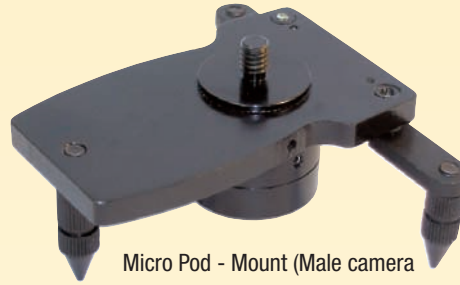

SINGLE BUTTON OPERATION
Press the green button & cycle through the functions clockwise.

USE INDOORS OR OUTDOORS

HAND HELD AUTOMATIC CROSS LASER

- ☀️ Armourised rubber protection
- ☀️ Unique user adjustable cross beams* 
- ☀️ Plumb from floor to ceiling
- ☀️ Multi user mode (indoor/outdoor)
- ☀️ Lightweight hand held cross laser
- ☀️ The brightest **red** 'chalk line' laser beams
- ☀️ Pulsed beam inside

Vertical Line with Receiver

Horizontal-Level Line with Receiver

HIP POUCH

Hip Pouch incl. magnetic wall mount, Micro Pod, SuperCross and Case with belt loop & clip

** Both Horiz & Vert laser lines are easily adjustable by either a laser technician or user if dropped.*

Micro Pod - Mount (Male camera thread) 3 adjustable legs for placing on ground surface. Included 5/8x11 female thread to fit on tripod.

Optional: Pulsed Receiver for outdoor use – includes staff clamp
Order #B-RECP

PRODUCT SPECIFICATIONS

ACCURACY	< 3mm @ 10m, 1/8" @ 32ft
WORKING RANGE	Max 25m (82ft) Indoor (depending on illumination) 40m (130ft) plus Outdoor with Receiver
LEVELLING TYPE	Magnetic damped - compensation automatic / self levelling
LEVELLING RANGE	± 7°
LASER CLASS	Ila High Powered 635 Ultra bright
BATTERIES	3 x AA
OUT OF LEVEL SENSOR	Yes (also blinks)
MOUNTING	Inbuilt female camera thread 1/4" x 20
WARRANTY	1 year
WEIGHT	Only 340 grams (including batteries)