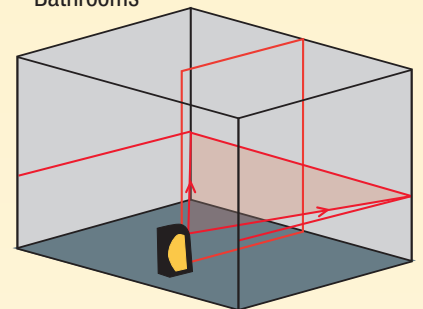

PROFESSIONAL'S CHOICE

AUSTRALIA'S BEST AUTOMATIC MINI CROSS LASER

Level & Plumb Line Cross Laser

Brighter Beam - Higher Accuracy & User Adjustable

Includes Pulsed Beam

Hand Held

IDEAL FOR
INDOORS

- Floor & Wall tiles
- Installing Cabinets
- Wall Studs
- Drop Ceilings
- Pipe & Conduit
- Wallpaper
- Windows & Doors
- Dry Wall
- Kitchens & Bathrooms

OUTDOORS

- Foundations
- Decking
- Tilt up walls
- Fencing
- Masonry
- Pools

Free!
Pulsed
INSIDE
"It's ready to go outdoors when you are!"

Magnetic wall mount

Interior use - Tiling application

Mounted on standard tripod

Vertical Line with Receiver

Horizontal-Level Line with Receiver

HIP POUCH

Hip Pouch incl. magnetic wall mount, Micro Pod, SuperCross and Case with belt loop & clip

** Both Horiz & Vert laser lines are easily adjustable by either a laser technician or user if dropped.*