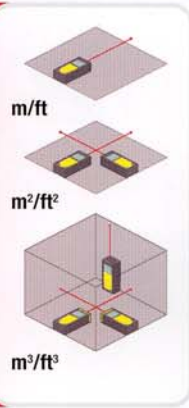

Personal Laser Measurer

LASERMARK™

DISTANCE AREA VOLUME PYTHAGORAS

Small, accurate & Australia's lightest (100g)

- Distance measurement
- Area measurement calculation
- Volume measurement calculation
- Add/subtract
- Tracking
- Pythagoras

SPECIFICATIONS

Accuracy:	± 1.5mm
Resolution:	1mm
Range:	30m
Battery:	2 x AAA
# of measurements per battery:	3000+
Auto shut off instrument:	180 sec after last key stroke
Auto shut off Laser Beam:	30 sec after last key stroke
Size:	28 x 64 x 119mm
Weight:	100g
Warranty:	1 year
Laser Class:	2

Includes Hip Pouch and Manual

Pythagoras measurement

AUTHORISED STOCKING DEALER

Measure from front